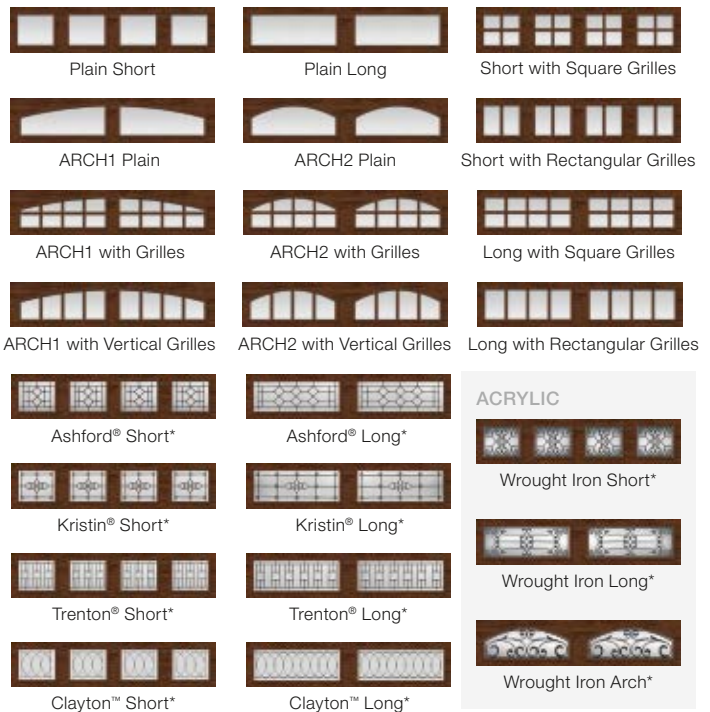

COLORS

ULTRA-GRAIN® PAINT OPTIONS

Medium Finish

Walnut Finish

Due to the printing process, colors may vary.

WINDOWS

GLASS

*Complements Clopay Entry Door glass.

ACRYLIC

HARDWARE

STANDARD OPTIONAL

[†]Aluminum construction.

*Door may not open properly if installed near the top depending on opening dimensions and lift type. See your Clopay Dealer for more details.

Window frames and grilles shown in color-matched Walnut.