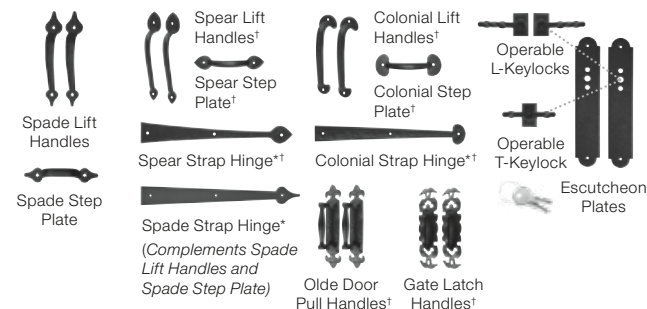

ACRYLIC

HARDWARE

STANDARD OPTIONAL

[†]Aluminum construction.

*Door may not open properly if installed near the top depending on opening dimensions and lift type. See your Clopay Dealer for more details.

Window frames and grilles shown in color-matched Walnut.