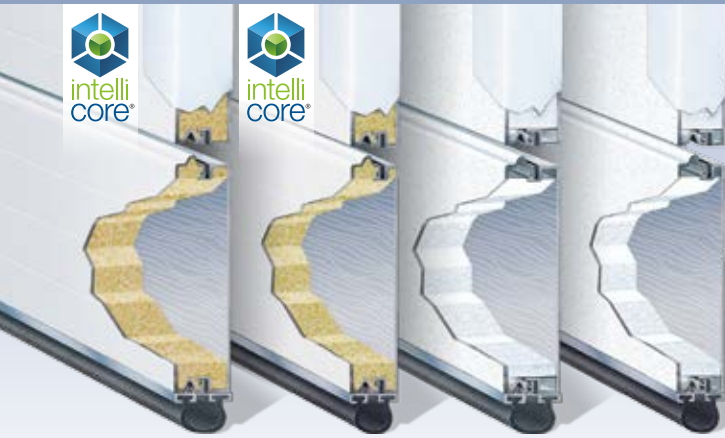

9202	9132	4302	4132
2" POLYURETHANE	1 3/8" POLYURETHANE	2" POLYSTYRENE	1 3/8" POLYSTYRENE
EFFICIENCY 18.4 R-VALUE*	EFFICIENCY 12.9 R-VALUE*	EFFICIENCY 9.0 R-VALUE*	EFFICIENCY 6.5 R-VALUE*

*Calculated door section R-value is in accordance with DASMA TDS-163.
Construction views are shown from the interior.

3-LAYER CONSTRUCTION

- 3-Layer steel construction for maximum durability, energy efficiency and quiet operation.
- 2" or 1-3/8" Intellicore® polyurethane or polystyrene insulation available in R-values ranging from 6.5–18.4.
- Ultra-Grain® painted steel surface with woodgrain texture simulates a real stained door without the need of staining or the ongoing maintenance of wood.
- Tongue-and-groove section joints help seal out wind, rain and snow.
- Replaceable bottom weatherseal in a rust-proof aluminum retainer helps prevent elements from entering garage.
- Patented Safe-T-Bracket® helps prevent serious injury that could occur if the bottom bracket were removed with the garage door closed and under tension.
- Nylon rollers are smooth and quiet.
- Prepainted interior steel backing creates a clean, finished appearance.

Garage doors featuring Intellicore® insulation technology represent the ultimate smart choice for homeowners. Clopay's Intellicore is a proprietary polyurethane foam that is injected into our Cypress™ Collection doors, expanding to fill the entire structure. The result is a door with incredible strength and durability. Its dense insulation also produces a quieter door, while its industry-leading R-values (up to 18.4) provide year-round comfort and improved energy efficiency.

COLORS

ULTRA-GRAIN® PAINT OPTIONS

Due to the printing process, colors may vary.